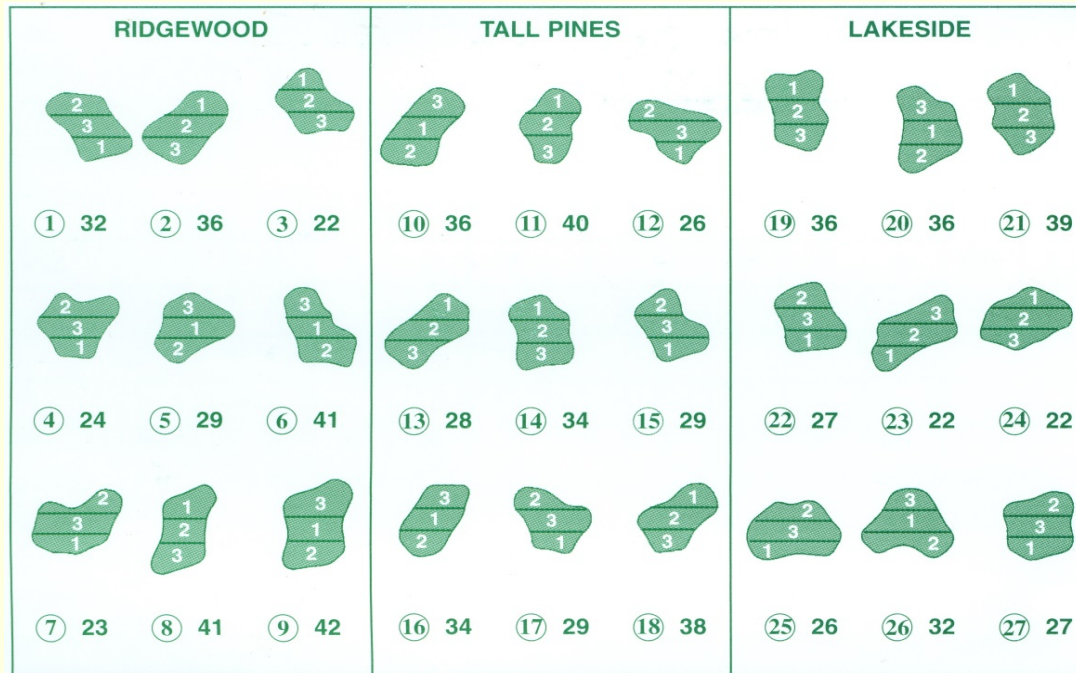

LAKESIDE	1	2	3	4	5	6	7	8	9	Out
Gold	513	157	339	367	429	191	501	401	408	3306
Blue	507	154	312	363	423	184	493	377	406	3219
White	477	126	292	339	384	158	455	356	359	2946
Black	416	100	282	328	340	136	414	322	316	2654
Men's Handicap	3	9	8	6	2	7	1	4	5	
PAR	5	3	4	4	4	3	5	4	4	36
Ladies	397	93	255	303	307	113	386	290	294	2438
Ladies' Handicap	4	9	7	3	6	8	1	2	5	

Columbia Country Club

Blythewood, SC

Founded in 1904

Chris Sparrow
Head Professional

Jim Young
Course Superintendent

USGA Rules Govern Play

All Yardages Are Measure To The Center Of The Greens

COURSE RATING/SLOPE/YARDAGE

Ridgewood/Tall Pines				Ridgewood/Lakeside				Tall Pines/Lakeside			
Gold	74.7	139	7,150	Gold	73.5	134	6,878	Gold	73.8	137	6,884
Blue	73	131	6,773	Blue	72.2	128	6,628	Blue	72.6	132	6,583
White	70.3	129	6,270	White	69.6	125	6,080	White	69.9	130	6,082
Black	67.2	121	5,679	Black	66.5	117	5,498	Black	66.7	126	5,489
Ladies	70.4	123	5,211	Ladies	69.4	121	5,028	Ladies	70.3	124	5,059

PIN POSITIONS

Ellis Maples - Course Architect